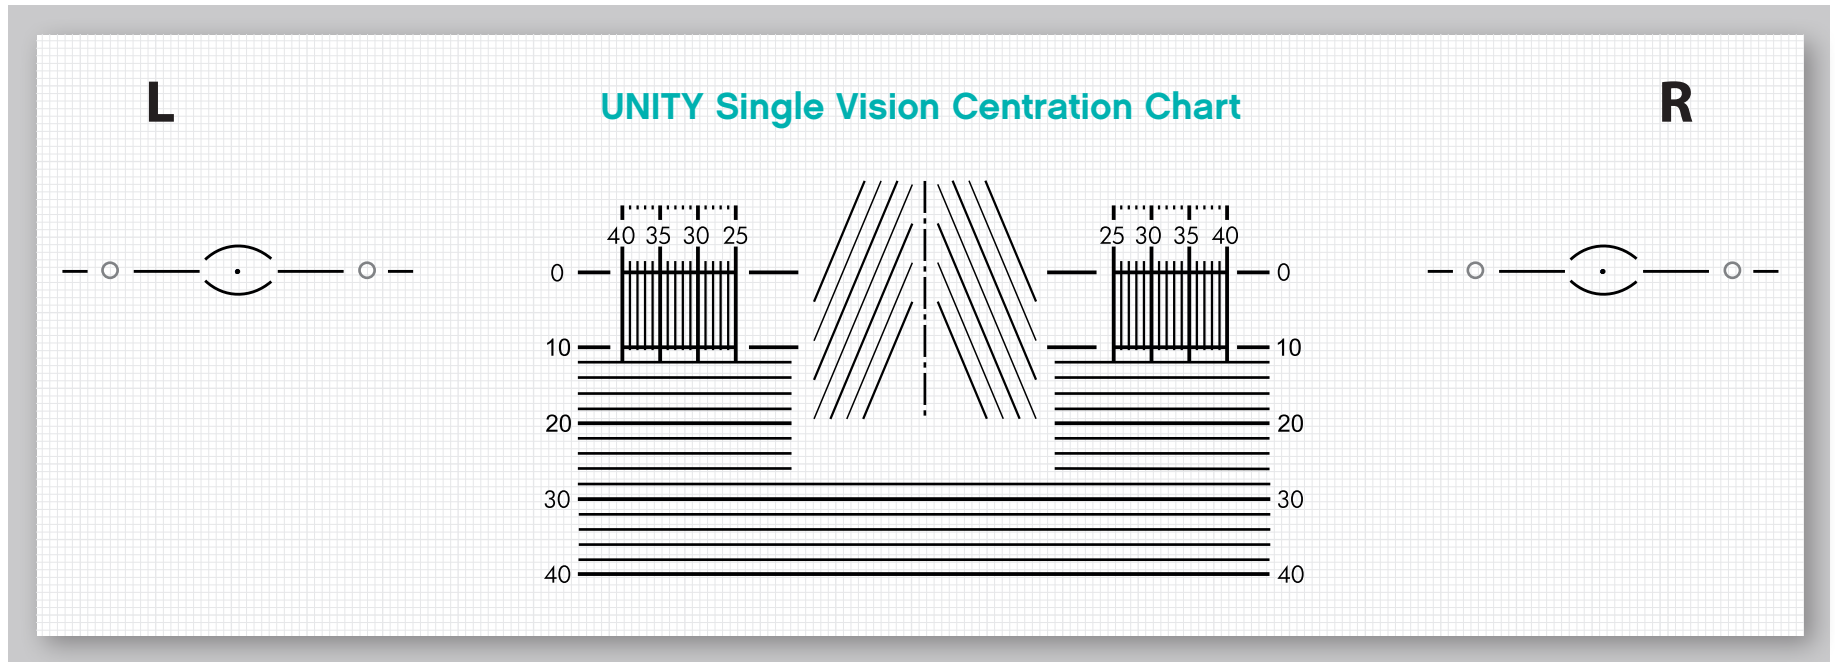

UNITY® SINGLE VISION LENSES

Centration Chart

ENGRAVING INDEX	
Product	Symbol
UNITY SVx	SX
UNITY SVxtra	ST
UNITY SVxtreme	SW