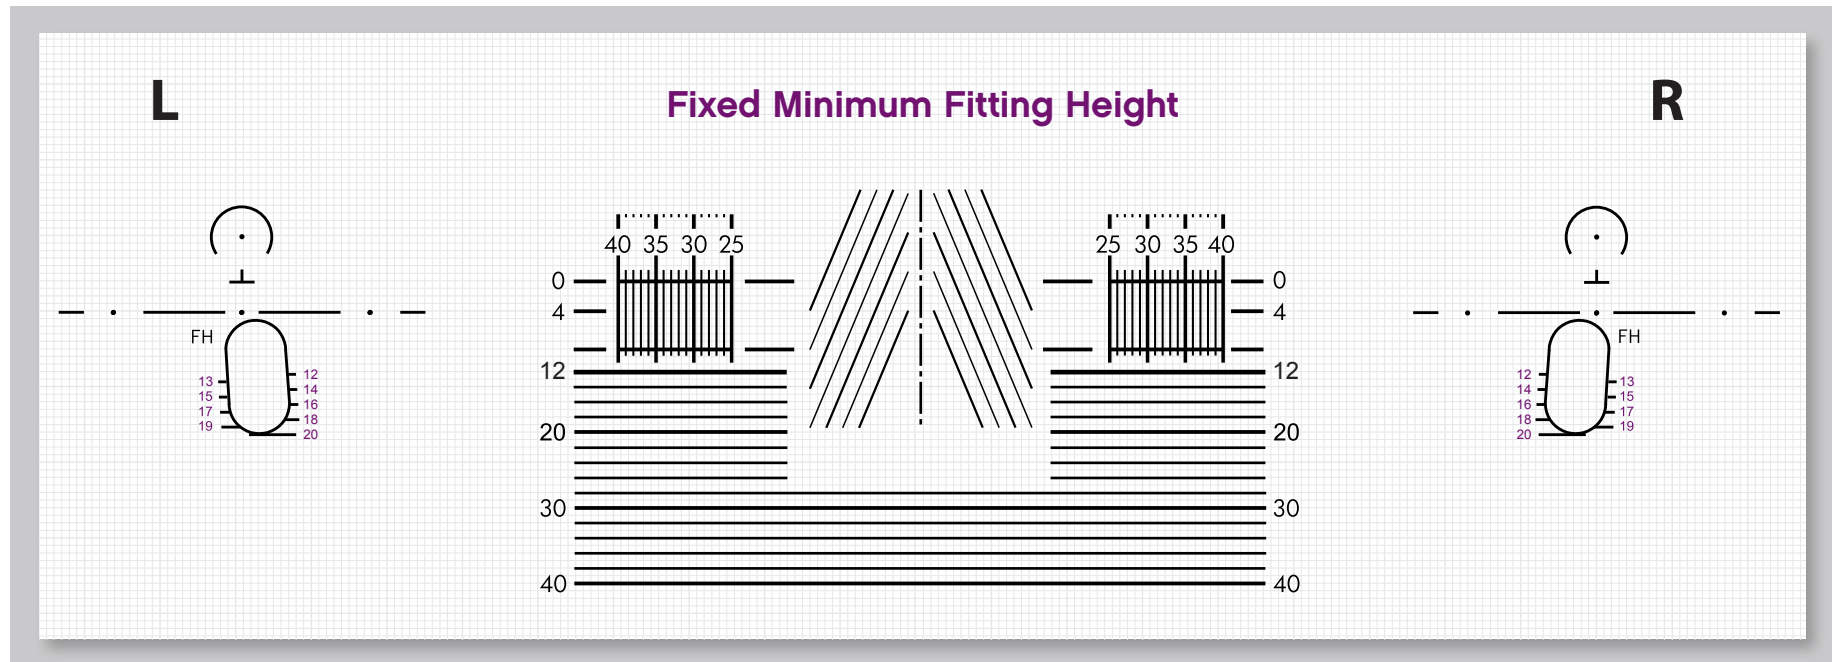

UNITY® PROGRESSIVE LENSES

Centration Chart

ENGRAVING INDEX		
Product	Symbol	Fitting Designs
UNITY PLx	PX	13, 15, 17, 19
UNITY PLx Mobile	X	13, 15, 17, 19
UNITY PLxtra	PT	12, 14, 16, 18, 20
UNITY PLxtra Mobile	T	12, 14, 16, 18, 20
UNITY PLxpression	P	12, 14, 16, 18, 20
UNITY PLxtreme	PW	15, 18

Lens blank cutout measurements are not necessary for verification because the digital process allows for multiple lens sizes to fit any frame design.

UNITY® PROGRESSIVE LENSES

UNITY PLx and PLx Mobile Fitting Guide

- Recommended designs
- Additional reading area needed

Reading zones can vary based on frame and lens size. Areas already include 4 mm drop.

UNITY PLxtra, PLxtra Mobile and PLxpression Fitting Guide

FITTING DESIGNS	UNITY PLxtra, PLxtra Mobile, PLxpression 12		UNITY PLxtra, PLxtra Mobile, PLxpression 14		UNITY PLxtra, PLxtra Mobile, PLxpression 16		UNITY PLxtra, PLxtra Mobile, PLxpression 18		UNITY PLxtra, PLxtra Mobile, PLxpression 20	
	Reading Area	Intermediate Area	Reading Area	Intermediate Area	Reading Area	Intermediate Area	Reading Area	Intermediate Area	Reading Area	Intermediate Area
Fitting Height 12	5	7	—	—	—	—	—	—	—	—
Fitting Height 13	6	7	—	—	—	—	—	—	—	—
Fitting Height 14	7	7	5	9	—	—	—	—	—	—
Fitting Height 15	8	7	6	9	—	—	—	—	—	—
Fitting Height 16	8	7	7	9	5	11	—	—	—	—
Fitting Height 17	8	7	8	9	6	11	—	—	—	—
Fitting Height 18	8	7	8	9	7	11	5	13	—	—
Fitting Height 19	8	—	8	9	8	11	6	13	—	—
Fitting Height 20	8	—	8	9	8	11	7	13	5	15
Fitting Height 21	—	—	8	—	8	11	8	13	6	15
Fitting Height 22	—	—	—	—	8	11	8	13	7	15
Fitting Height 23	—	—	—	—	—	—	8	13	8	15
Fitting Height 24	—	—	—	—	—	—	8	13	8	15
Fitting Height 25	—	—	—	—	—	—	—	—	8	15
Fitting Height 26	—	—	—	—	—	—	—	—	8	15