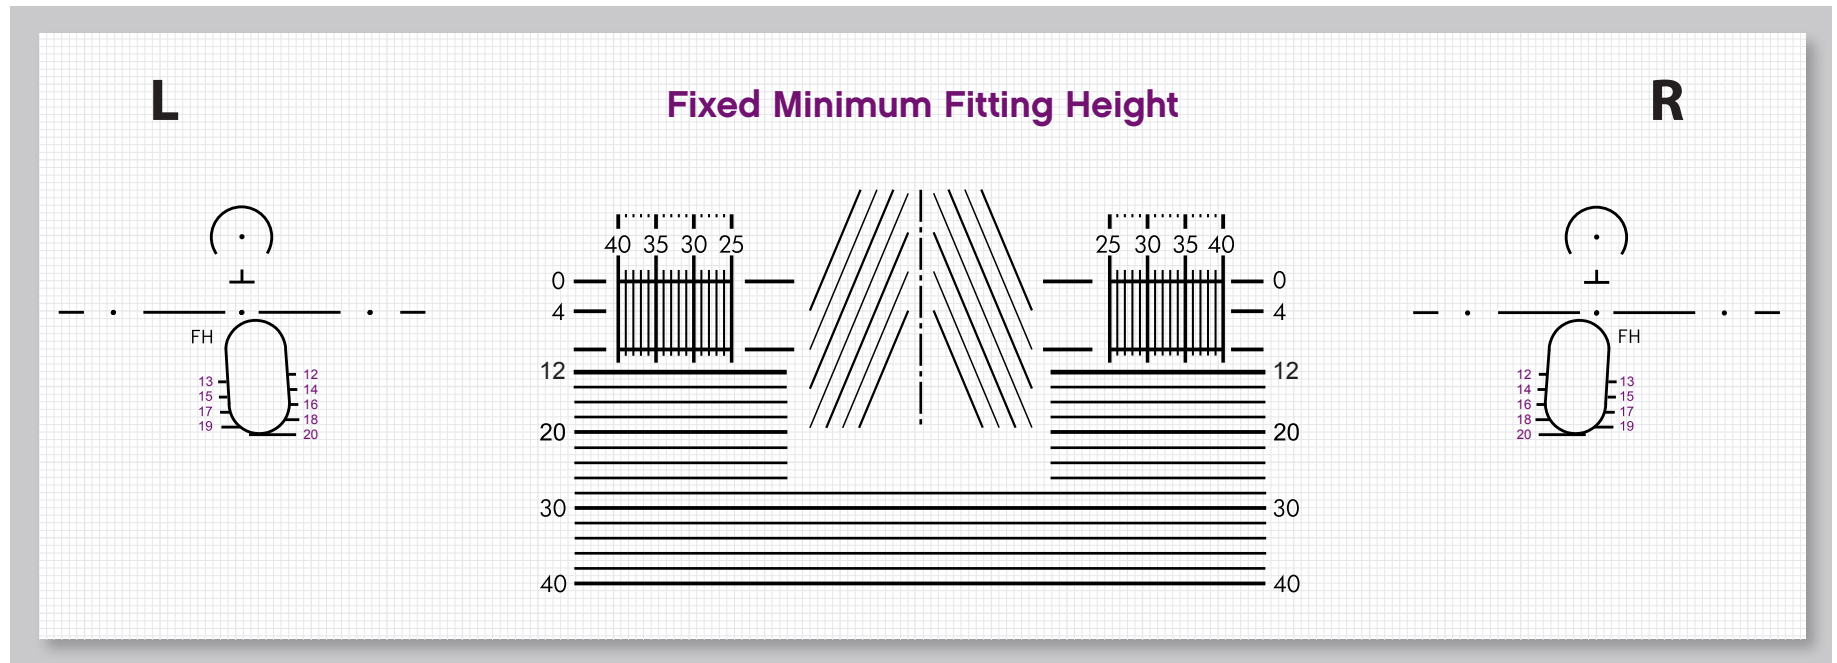

## Centration Chart

ENGRAVING INDEX		
Product	Symbol	Fitting Designs
UNITY PLx	PX	13, 15, 17, 19
UNITY PLx Mobile	X	13, 15, 17, 19
UNITY PLxtra	PT	12, 14, 16, 18, 20
UNITY PLxtra Mobile	T	12, 14, 16, 18, 20
UNITY PLxpression	P	12, 14, 16, 18, 20
UNITY PLxtreme	PW	15, 18

Lens blank cutout measurements are not necessary for verification because the digital process allows for multiple lens sizes to fit any frame design.

- Recommended designs
- Additional reading area needed

Reading zones can vary based on frame and lens size. Areas already include 4 mm drop.