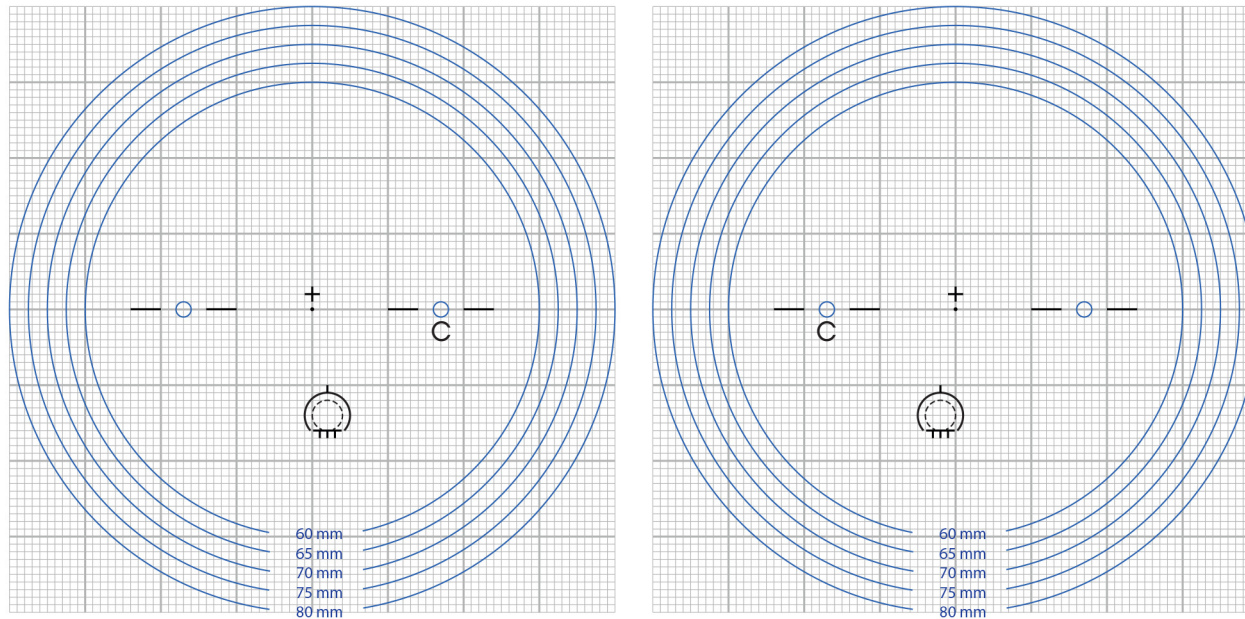

UNITY® COMPUTER VISION LENSES

Centration Chart

Fixed Minimum Fitting Height

ENGRAVING INDEX		
Product	Symbol	MFH
UNITY CVx	CX	17
UNITY CVxpression 4ft.	C4	18
UNITY CVxpression 6ft.	C6	18
UNITY CVxpression 12ft.	C1	18